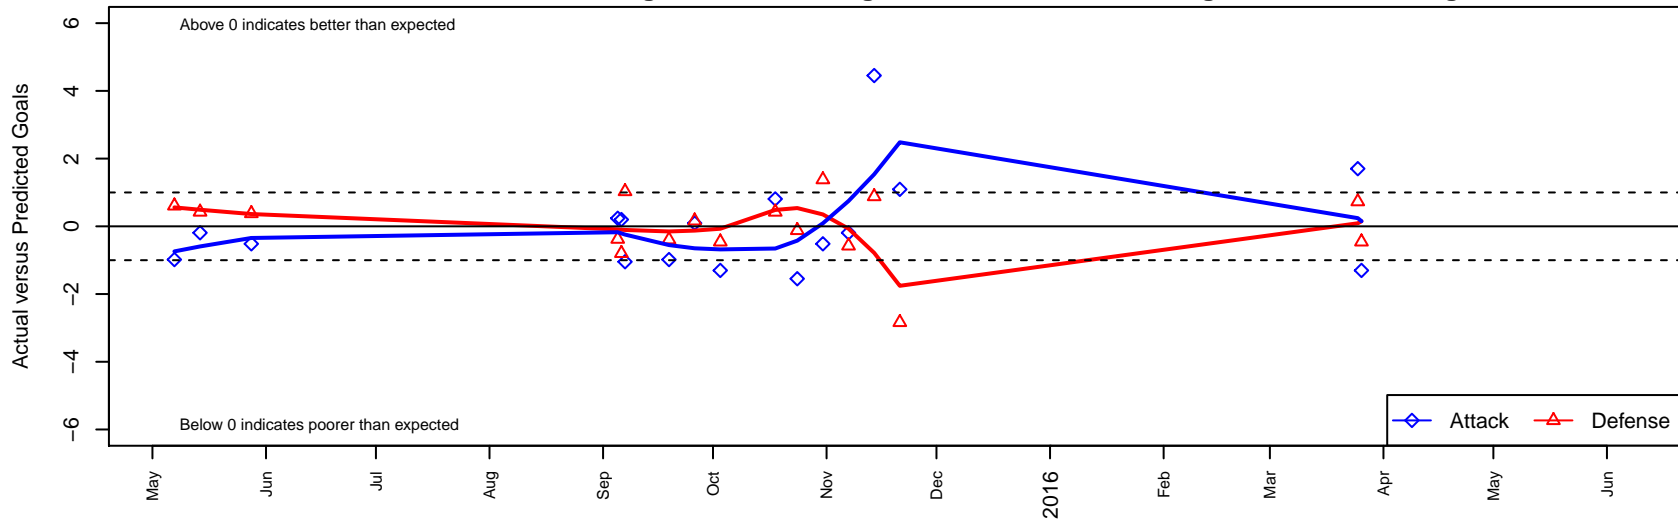

# Fusion FC 2000B

Fusion FC  
 , BC  
 B00 total strength=1656  
 attack=32.51 defense=11.61  
 fall league = BCSPL 2000 U15  
 spr league = Spr BCSPL 2000 U16

alt names used:  
 Fusion FC  
 Fusion FC

Venues played:  
 2015 Spr BCSPL 2000 U16  
 2015 Labor Day Cup BU16 Gold  
 2015 BCSPL 2000 U15  
 2015 Whitecaps Invitational U16

**Fusion FC 2000B**  
 Dots are actual minus expected GF (blue circles) and GA (red triangles).  
 Blue line is smoothed change in attack strength. Red is smoothed change in defense strength.

**attack and defense variance (black dot)  
relative to other teams  
and top 10 in region**

**attack and defense rating  
relative to others at age  
and all opponents in last 13 months**

**attack and defense rating  
relative to others at age  
and all opponents in last 13 months**

**Performance relative to 13 month average**

average number of goals per game relative to expected

**Performance relative to 13 month average**

average number of goals per game relative to expected

lot. A=Neither has attack advantage, B=Opponent has both attack and defense advantage, C=Opponent has both attack and defense disadvantage, D=Both have