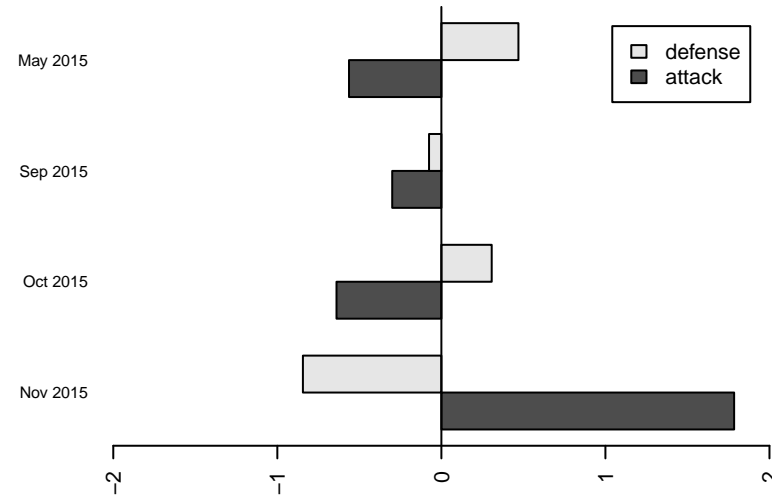

**Fusion FC 2000B**  
 Dots are actual minus expected GF (blue circles) and GA (red triangles).  
 Blue line is smoothed change in attack strength. Red is smoothed change in defense strength.

**attack and defense variance (black dot)  
relative to other teams  
and top 10 in region**

**attack and defense rating  
relative to others at age  
and all opponents in last 13 months**

**attack and defense rating  
relative to others at age  
and all opponents in last 13 months**

**Performance relative to 13 month average**

average number of goals per game relative to expected

**Performance relative to 13 month average**

average number of goals per game relative to expected

lot. A=Neither has attack advantage, B=Opponent has both attack and defense advantage, C=Opponent has both attack and defense disadvantage, D=Both have